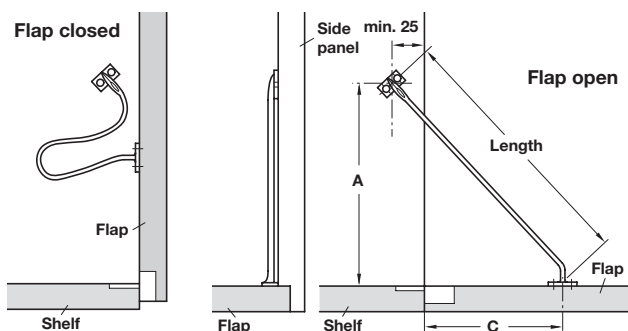

DROP DOWN FLAP STAYS

Stopmatic flap stay

- > With braking mechanism
- > Screw mounting to side panel and to flap
- > Without magnetic catch
- > Right handed
- > Nickel-plated steel flap stay with plastic housing
- > Order fixing screws separately
- > Order qty: Multiples of 2 pcs

Length	Internal cabinet height	Distance A	Distance B
200 mm	350 to 450 mm	225 mm	125 mm
250 mm	450 to 550 mm	275 mm	150 mm
300 mm	550 to 650 mm	325 mm	175 mm

Determine distance C by trial mounting

PART NUMBERS REMOVED
365.40.146

Length	Brown	White
200 mm	365.40.100	365.40.708
250 mm	365.40.128	365.40.726
300 mm	-	365.40.744

Flexible flap stay

- > For light-weight flaps
- > Screw mounting to side panel and flap
- > Noise and vibration free
- > Unhanded design
- > Suitable for use as a door restraint
- > Plastic flap stays
- > Order fixing screws separately
- > Order qty: Multiples of 10 pcs

Length	Internal cabinet height	Distance A
200 mm	155 mm	127 mm

Determine distance C by trial mounting

Length	White	Brown
200 mm	366.73.702	366.73.104