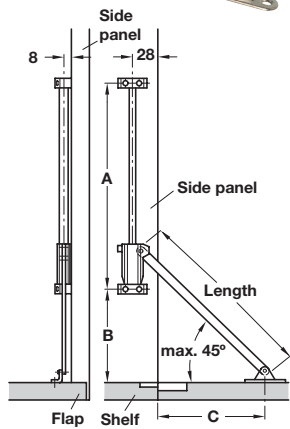

DROP DOWN FLAP STAYS

Stopmatic flap stay

- > With braking mechanism
- > Screw mounting to side panel and to flap
- > Without magnetic catch
- > Right handed
- > Nickel-plated steel flap stay with plastic housing
- > Order fixing screws separately
- > Order qty: Multiples of 2 pcs

Length	Internal cabinet height	Distance A	Distance B
200 mm	350 to 450 mm	225 mm	125 mm
250 mm	450 to 550 mm	275 mm	150 mm
300 mm	550 to 650 mm	325 mm	175 mm

Determine distance C by trial mounting

PART NUMBERS REMOVED
365.40.146

Length	Brown	White
200 mm	365.40.100	365.40.708
250 mm	365.40.128	365.40.726
300 mm	-	365.40.744

Flexible flap stay

- > For light-weight flaps
- > Screw mounting to side panel and flap
- > Noise and vibration free
- > Unhanded design
- > Suitable for use as a door restraint
- > Plastic flap stays
- > Order fixing screws separately
- > Order qty: Multiples of 10 pcs

Length	Internal cabinet height	Distance A
200 mm	155 mm	127 mm

Determine distance C by trial mounting

Length	White	Brown
200 mm	366.73.702	366.73.104