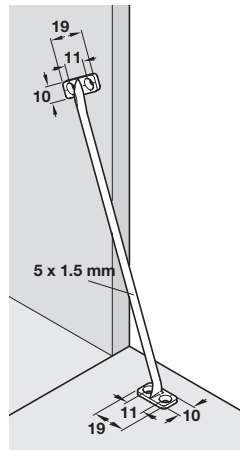

Length	Internal cabinet height	Distance A	Distance B
200 mm	350 to 450 mm	225 mm	125 mm
250 mm	450 to 550 mm	275 mm	150 mm
300 mm	550 to 650 mm	325 mm	175 mm

Determine distance C by trial mounting

PART NUMBERS REMOVED
365.40.146

Length	Brown	White
200 mm	365.40.100	365.40.708
250 mm	365.40.128	365.40.726
300 mm	-	365.40.744

Flexible flap stay

- > For light-weight flaps
- > Screw mounting to side panel and flap
- > Noise and vibration free
- > Unhanded design
- > Suitable for use as a door restraint
- > Plastic flap stays
- > Order fixing screws separately
- > Order qty: Multiples of 10 pcs

Length	Internal cabinet height	Distance A
200 mm	155 mm	127 mm

Determine distance C by trial mounting

Length	White	Brown
200 mm	366.73.702	366.73.104