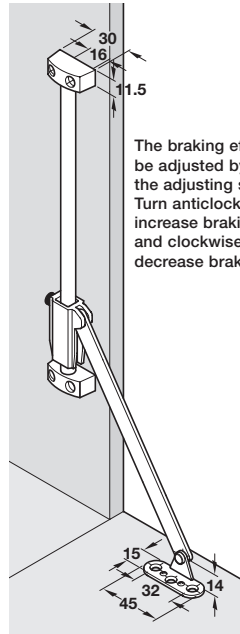

DROP DOWN FLAP STAYS

Stopmatic flap stay

- > With braking mechanism
- > Screw mounting to side panel and to flap
- > Without magnetic catch
- > Right handed
- > Nickel-plated steel flap stay with plastic housing
- > Order fixing screws separately
- > Order qty: Multiples of 2 pcs

Length	Internal cabinet height	Distance A	Distance B
200 mm	350 to 450 mm	225 mm	125 mm
250 mm	450 to 550 mm	275 mm	150 mm
300 mm	550 to 650 mm	325 mm	175 mm

Determine distance C by trial mounting

PART NUMBERS REMOVED
365.40.146

Length	Brown	White
200 mm	365.40.100	365.40.708
250 mm	365.40.128	365.40.726
300 mm	-	365.40.744

Flexible flap stay

- > For light-weight flaps
- > Screw mounting to side panel and flap
- > Noise and vibration free
- > Unhanded design
- > Suitable for use as a door restraint
- > Plastic flap stays
- > Order fixing screws separately
- > Order qty: Multiples of 10 pcs

Length	Internal cabinet height	Distance A
200 mm	155 mm	127 mm

Determine distance C by trial mounting

Length	White	Brown
200 mm	366.73.702	366.73.104