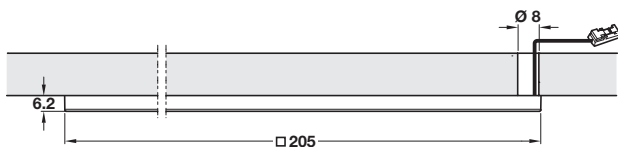

LOOX 24V LED 3025 DOWNLIGHT

The LED 3025 is a 205 mm square light with a very slim design suitable for surface mounting. Suitable for applications in the home but also suitable for shop lighting due to its size and bright lighting.

24V SYSTEM

5

Lighting: Loox 24V LED

Loox 24V LED 3025 downlight, 205 mm

- > For surface mounting
- > Screw fixing
- > Voltage: 24V. Wattage: 5.8W
- > With 2.0 m lead with Loox 24V connector
- > Plastic
- > Order qty: 1 pc